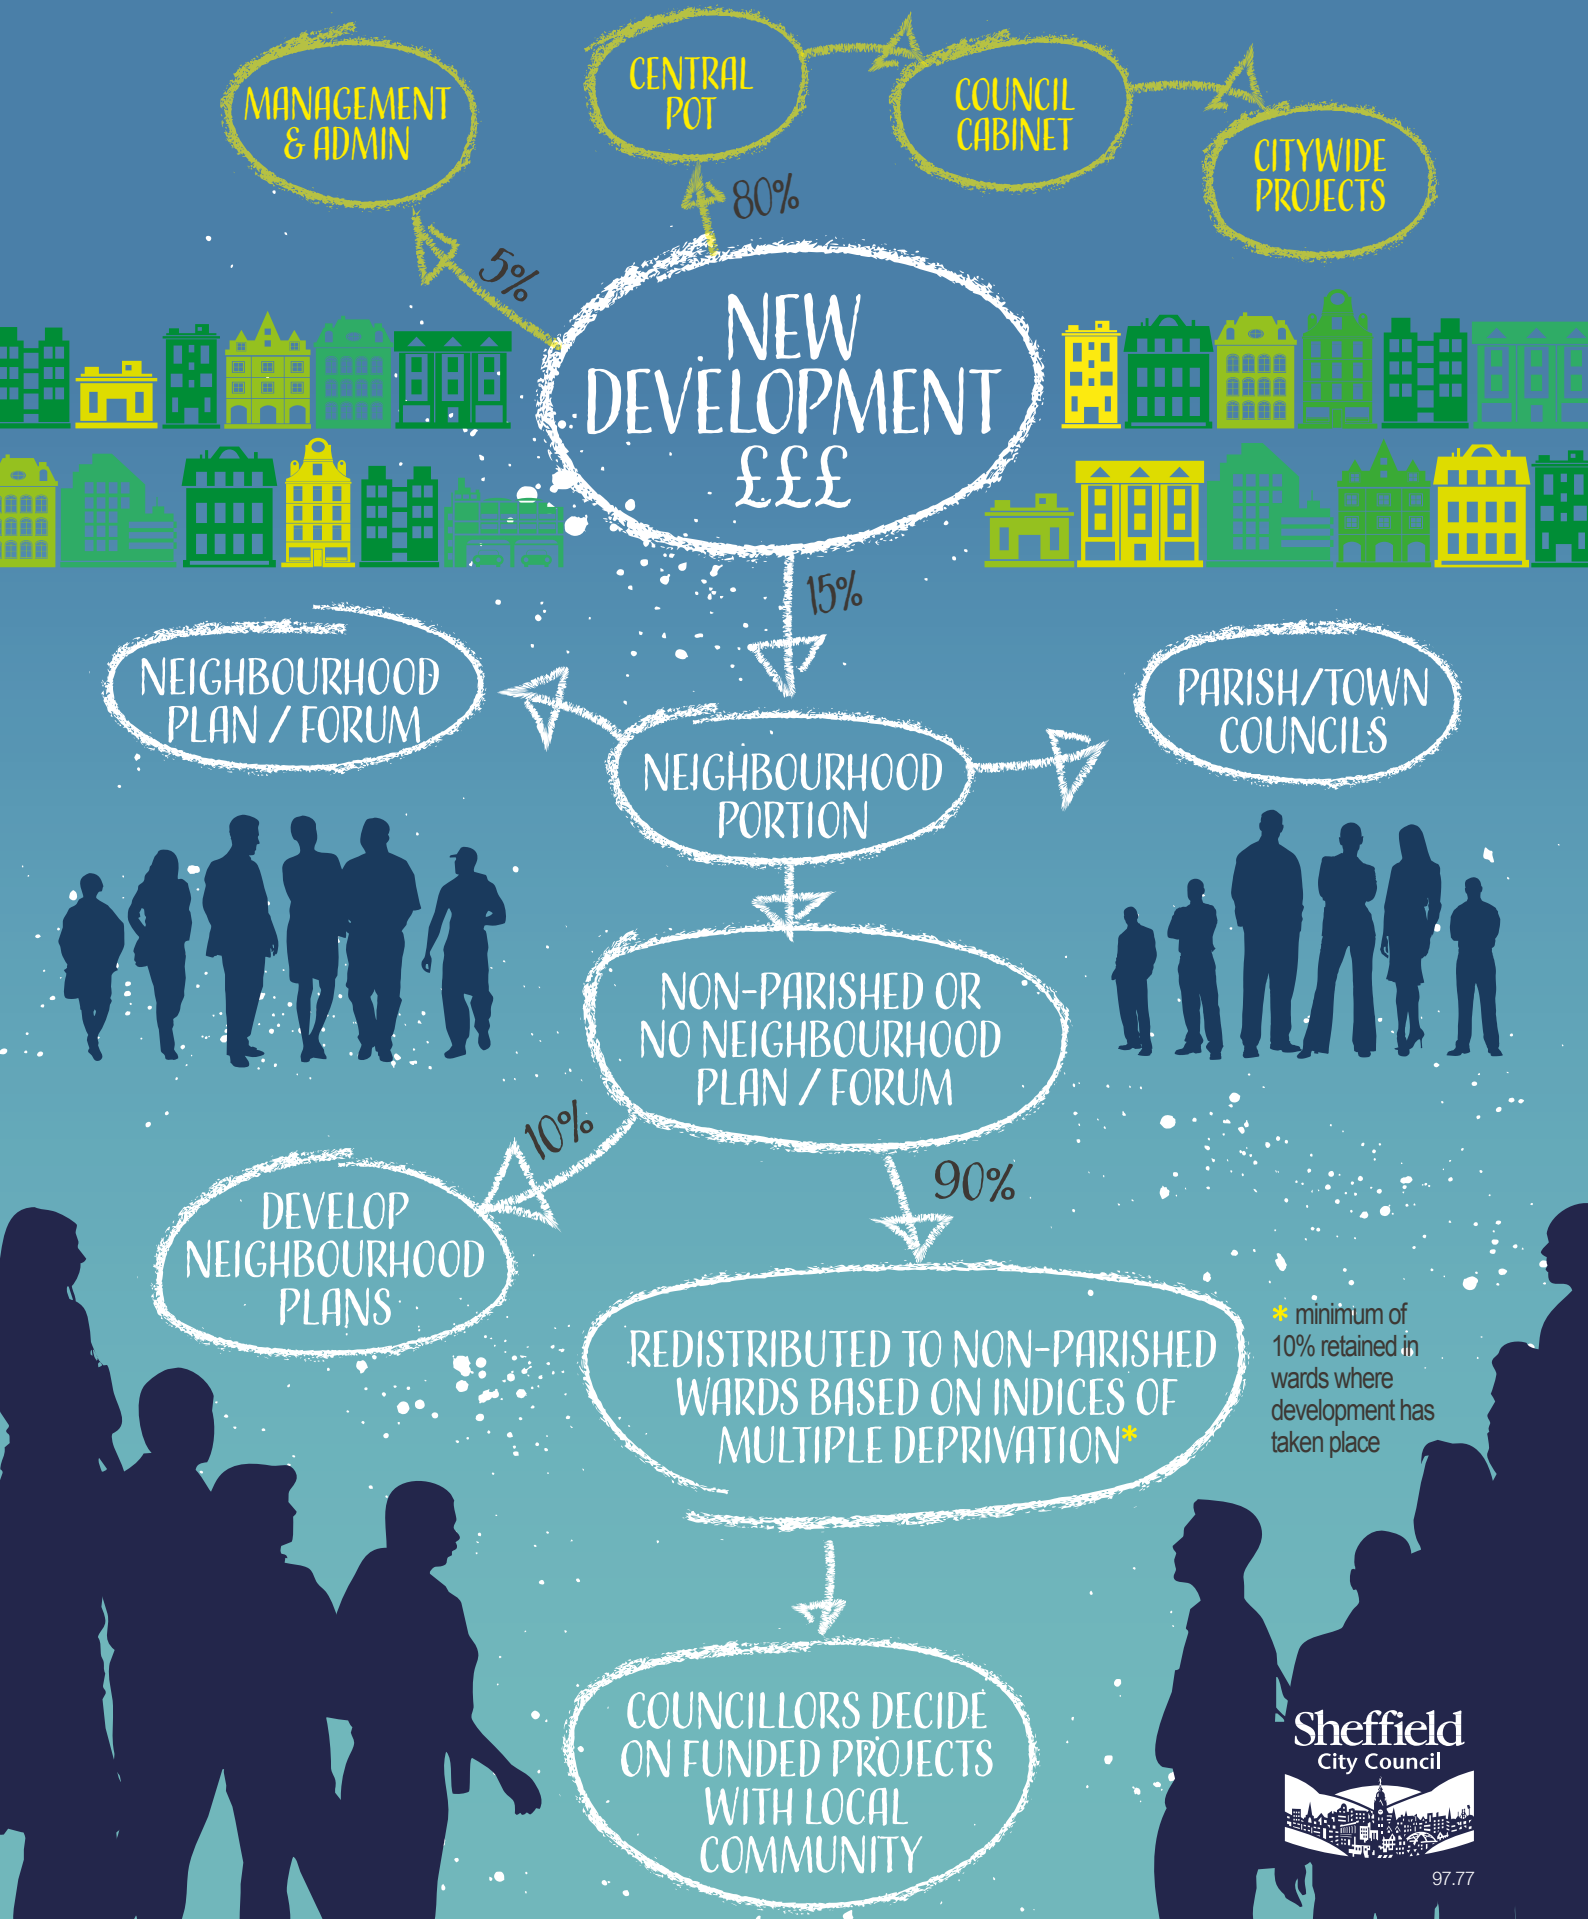

LOCAL CIL CONSULTATION

* minimum of 10% retained in wards where development has taken place

Sheffield
City Council